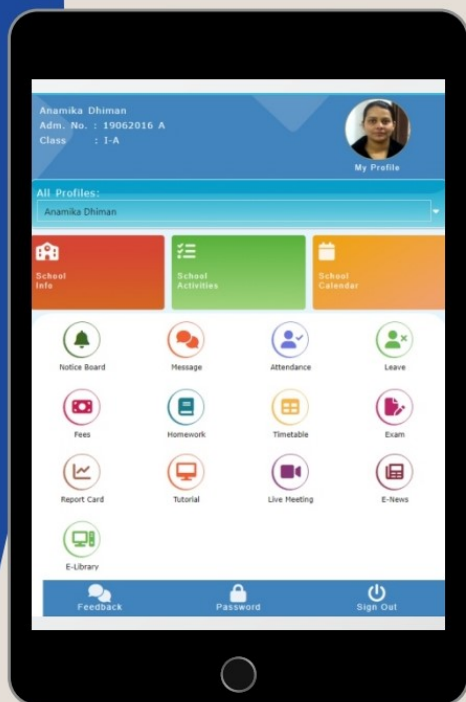

UTILITY

- ADMISSION ENQUIRIES
- DASHBOARDS
- DATA IMPORT & EXPORT
- CUSTOM REPORT
- MIS

PRO-MODULES

- HOSTEL
- TRANSPORT
- VISITOR
- LIVE MEETING
- LIBRARY
- INVENTORY
- APPOINTMENT
- REMINDER

DON'T LET ADMINISTRATIVE ACTIVITIES INTERFERE WITH EDUCATION...

COMMUNICATIONS

SMS/E-Mail/Notifications helps to instantly communicate with parents about their ward's attendance, result, fees & notices. Schools can also schedule single/bulk SMS. SMS is a reliable & cost-effective solution with pre-defined & custom template facility.

MOBILE APP

Mobile App helps parents in being a active part of child's academics. It helps parents to connect with school community Anytime, Anywhere.

ONLINE PAYMENT

With Internet Payments rising as one of the most user-friendly payment options, Online Payment helps parents to pay fees instantly & securely at their convenience.